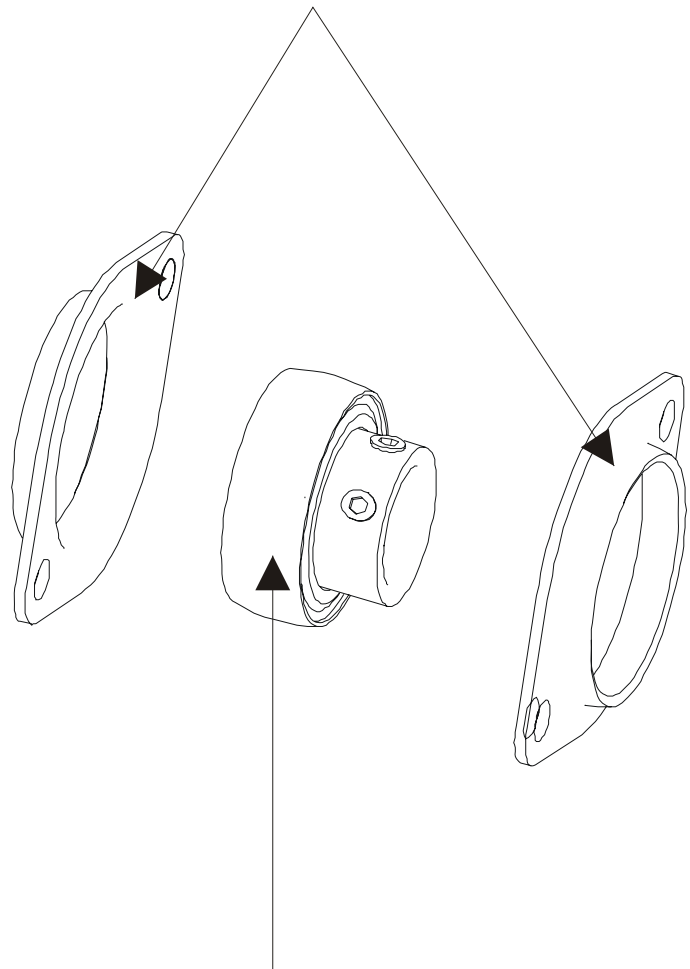

Service Kit- GK62-00002-0044

Includes:

- 1- crankshaft
- 2- bearings
- 2- sets of bearing flanges
- 4- nuts and washers

Service Kit- GK62-00002-0045

Includes:

- 1 - intermediate shaft
- 2 - bearings
- 2- sets of bearing flanges
- 4- nuts and washers

Bearing Flanges (2)
0K62-01220-0000

1" Bearing
0K62-01221-0000